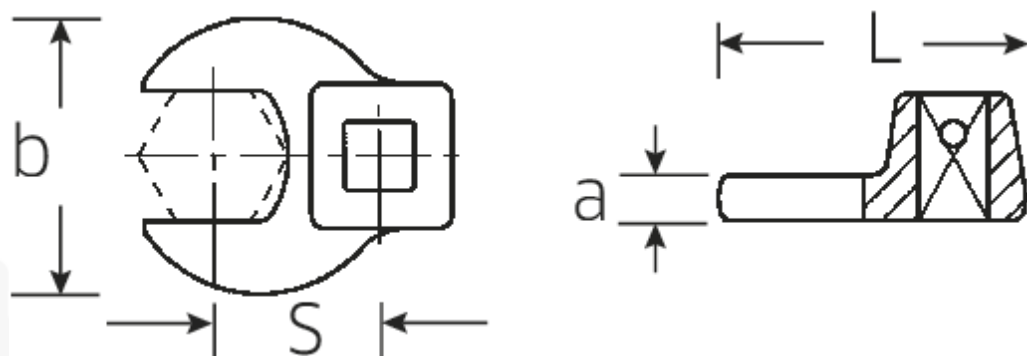

## CROW-FOOT-Schlüssel, zöllig

540a

Art.No. **02500062**  
GTIN **4018754004775**  
Model **540 A 1 7/16**

**Bezeichnung.** 3/8" CROW-FOOT-Schlüssel SW 1 7/16" L.56,5mm

**Eigenschaften.**

- Chrome-Alloy-Steel, verchromt
- Achtung! Veränderte Einstellwerte am Drehmomentschlüssel

## Technische Zeichnung.

## Technische Attribute.

a 8 mm

## Varianten.

Code	Artikelnr (ERP)	Bezeichnung	GTIN
01500024	540 A 3/8	1/4" CROW-FOOT-Schlüssel SW 3/8" L.25,5mm	4018754173839
02500028	540 A 7/16	3/8" CROW-FOOT-Schlüssel SW 7/16" L.32mm	4018754004621
02500032	540 A 1/2	3/8" CROW-FOOT-Schlüssel SW 1/2" L.34,3mm	4018754004638
02500034	540 A 9/16	3/8" CROW-FOOT-Schlüssel SW 9/16" L.37,7mm	4018754004645
02500036	540 A 5/8	3/8" CROW-FOOT-Schlüssel SW 5/8" L.37,7mm	4018754004652
02500038	540 A 11/16	3/8" CROW-FOOT-Schlüssel SW 11/16" L.42,5mm	4018754004669
02500040	540 A 3/4	3/8" CROW-FOOT-Schlüssel SW 3/4" L.42,5mm	4018754004676
02500042	540 A 13/16	3/8" CROW-FOOT-Schlüssel SW 13/16" L.42,3mm	4018754004683
02500044	540 A 7/8	3/8" CROW-FOOT-Schlüssel SW 7/8" L.44,5mm	4018754004690
02500048	540 A 1	3/8" CROW-FOOT-Schlüssel SW 1" L.47mm	4018754004706
02500050	540 A 1 1/16	3/8" CROW-FOOT-Schlüssel SW 1 1/16" L.47mm	4018754004713