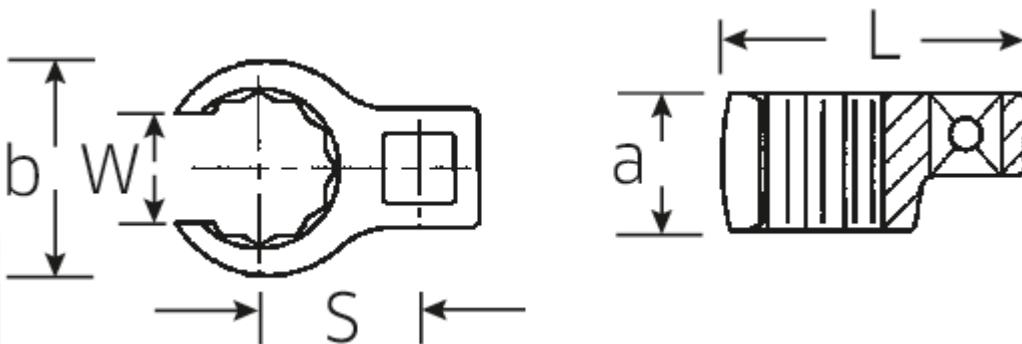

Technical Drawing.

Technical Attributes.

a 17,5 mm

Logistics data.

Length (IFS) 36