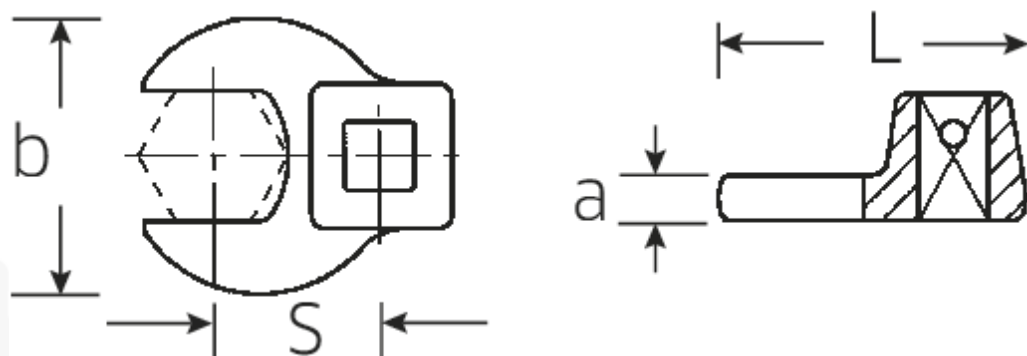

## CROW-FOOT-Schlüssel, metrisch

540

Art.No. 02200046  
GTIN 4018754141142  
Model 540 46

**Bezeichnung.** 3/8" CROW-FOOT-Schlüssel SW 46mm L.72mm

**Eigenschaften.**

- Chrome-Alloy-Steel, verchromt
- Achtung! Veränderte Einstellwerte am Drehmomentschlüssel

## Technische Zeichnung.

## Technische Attribute.

a 8 mm

## Varianten.

Code	Artikelnr (ERP)	Bezeichnung	GTIN
01200008	540 8	1/4" CROW-FOOT-Schlüssel SW 8mm L.25,5mm	4018754149117
01200009	540 9	1/4" CROW-FOOT-Schlüssel SW 9mm L.25,5mm	4018754149124
01200010	540 10	1/4" CROW-FOOT-Schlüssel SW 10mm L.25,5mm	4018754149131
02200011	540 11	3/8" CROW-FOOT-Schlüssel SW 11mm L.32mm	4018754149414
02200012	540 12	3/8" CROW-FOOT-Schlüssel SW 12mm L.34,3mm	4018754003495
02200013	540 13	3/8" CROW-FOOT-Schlüssel SW 13mm L.34,3mm	4018754003501
02200014	540 14	3/8" CROW-FOOT-Schlüssel SW 14mm L.37,7mm	4018754003518
02200015	540 15	3/8" CROW-FOOT-Schlüssel SW 15mm L.37,7mm	4018754003525
02200016	540 16	3/8" CROW-FOOT-Schlüssel SW 16mm L.37,7mm	4018754003532
02200017	540 17	3/8" CROW-FOOT-Schlüssel SW 17mm L.42,5mm	4018754003549
02200018	540 18	3/8" CROW-FOOT-Schlüssel SW 18mm L.42,5mm	4018754003556
02200019	540 19	3/8" CROW-FOOT-Schlüssel SW 19mm L.42,5mm	4018754003563
02200020	540 20	3/8" CROW-FOOT-Schlüssel SW 20mm L.42,4mm	4018754141067
02200021	540 21	3/8" CROW-FOOT-Schlüssel SW 21mm L.44,5mm	4018754003570
02200022	540 22	3/8" CROW-FOOT-Schlüssel SW 22mm L.44,5mm	4018754003587
02200023	540 23	3/8" CROW-FOOT-Schlüssel SW 23mm L.44,5mm	4018754141074
02200024	540 24	3/8" CROW-FOOT-Schlüssel SW 24mm L.44,4mm	4018754003594