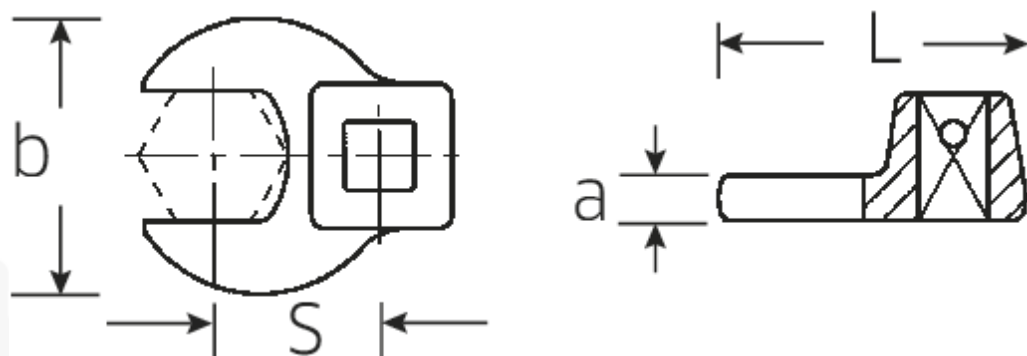

## CROW-FOOT-Schlüssel, metrisch

**540**

Art.No. **01200009**  
GTIN **4018754149124**  
Model **540 9**

**Bezeichnung.** 1/4" CROW-FOOT-Schlüssel SW 9mm L.25,5mm

**Eigenschaften.**

- Chrome-Alloy-Steel, verchromt
- Achtung! Veränderte Einstellwerte am Drehmomentschlüssel

### Technische Attribute.

**a** 6,3 mm

## Varianten.

Code	Artikelnr (ERP)	Bezeichnung	GTIN
01200008	540 8	1/4" CROW-FOOT-Schlüssel SW 8mm L.25,5mm	4018754149117
01200009	540 9	1/4" CROW-FOOT-Schlüssel SW 9mm L.25,5mm	4018754149124
01200010	540 10	1/4" CROW-FOOT-Schlüssel SW 10mm L.25,5mm	4018754149131
02200011	540 11	3/8" CROW-FOOT-Schlüssel SW 11mm L.32mm	4018754149414
02200012	540 12	3/8" CROW-FOOT-Schlüssel SW 12mm L.34,3mm	4018754003495
02200013	540 13	3/8" CROW-FOOT-Schlüssel SW 13mm L.34,3mm	4018754003501
02200014	540 14	3/8" CROW-FOOT-Schlüssel SW 14mm L.37,7mm	4018754003518
02200015	540 15	3/8" CROW-FOOT-Schlüssel SW 15mm L.37,7mm	4018754003525
02200016	540 16	3/8" CROW-FOOT-Schlüssel SW 16mm L.37,7mm	4018754003532
02200017	540 17	3/8" CROW-FOOT-Schlüssel SW 17mm L.42,5mm	4018754003549
02200018	540 18	3/8" CROW-FOOT-Schlüssel SW 18mm L.42,5mm	4018754003556
02200019	540 19	3/8" CROW-FOOT-Schlüssel SW 19mm L.42,5mm	4018754003563
02200020	540 20	3/8" CROW-FOOT-Schlüssel SW 20mm L.42,4mm	4018754141067
02200021	540 21	3/8" CROW-FOOT-Schlüssel SW 21mm L.44,5mm	4018754003570
02200022	540 22	3/8" CROW-FOOT-Schlüssel SW 22mm L.44,5mm	4018754003587
02200023	540 23	3/8" CROW-FOOT-Schlüssel SW 23mm L.44,5mm	4018754141074
02200024	540 24	3/8" CROW-FOOT-Schlüssel SW 24mm L.44,4mm	4018754003594