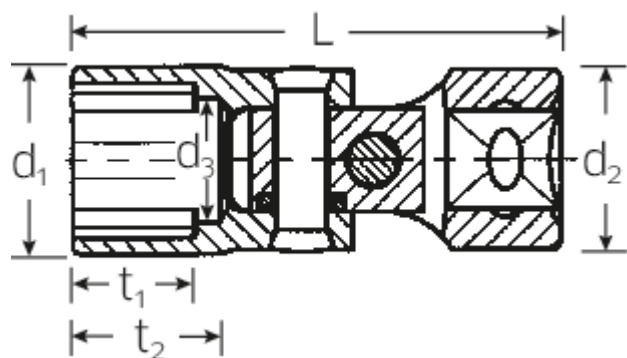

UNIFLEX socket

47a

Art.No. **02440036**
GTIN **4018754004447**
Model **47 A 5/8**

Label. 3/8" UNIFLEX socket size 5/8" L.51,5mm

Features.

- SAE AS 954-E
- HPQ® high performance steel, chrome plated

Advantages.

High Performance Quality (HPQ®)

High-performance steel, extremely resilient, yet thin-walled and ideal for working in confined spaces.

Technical Drawing.

Technical Attributes.

Output profile	Double hexagon AS-drive
Drive square internal (inch)	3/8"
d1	21,6 mm
d2	17,5 mm
d3	15 mm
Length mm (L)	51,5 mm
Size [inch]	5/8 "
t1	14 mm
t2	17 mm

Logistics data.

Length (IFS)	58
Width (IFS)	22
Height (IFS)	22
Length (packed, mm)	58
Width (packed, mm)	22
Height (packed, mm)	22
Volume (packed, mm)	0.028072 dm ³
Code	02440036
Weight (gross, kg)	0,062
Weight PAP (kg)	0,000
Weight PVC (kg)	0,002
GTIN	4018754004447
Country of origin	GERMANY
Region of origin	Nordrhein-Westfalen
WEEE/Electrical Act	nicht ear-pflichtig
Customs tariff no.	82042000
Numbers of content units per order units	1
Weight	59 g