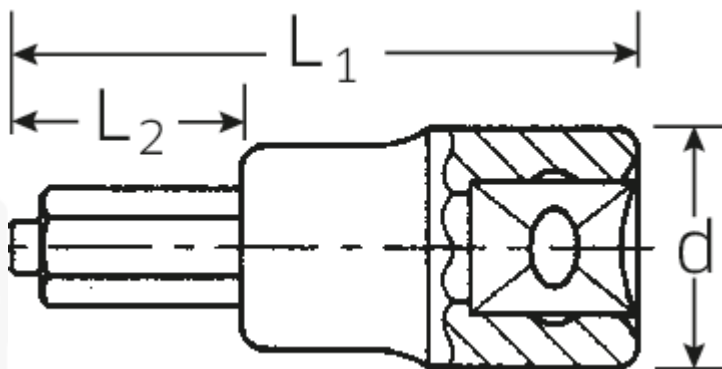

INHEX socket

54IC

Art.No. **03070005**
GTIN **4018754006472**
Model **54 IC 5**

Label. INHEX socket 1/2" 5mm L.60mm

Features.

- for hexagon socket head screws with guide pin
- Chrome Alloy Steel, chrome plated

Technical Drawing.

Technical Attributes.

Output profile	Hex
Output hex. outside (mm)	5 mm
Drive square internal (inch)	1/2"
d	22,7 mm
L1	60 mm
L2	22 mm

Logistics data.

Length (IFS)	60
Width (IFS)	23
Height (IFS)	23
Length (packed, mm)	90
Width (packed, mm)	90
Height (packed, mm)	23
Volume (packed, mm)	0.1863 dm ³
Code	03070005
Weight (gross, kg)	0,335
Weight PAP (kg)	0,000
Weight PVC (kg)	0,003
GTIN	4018754006472
Country of origin	GERMANY
Region of origin	Nordrhein-Westfalen
WEEE/Electrical Act	nicht ear-pflichtig
Customs tariff no.	82042000
Numbers of content units per order units	5
Weight	65 g

Variants.

Code	Article number (ERP)	Article description (Autom._)	GTIN
03070005	54 IC 5	INHEX socket 1/2" 5mm L.60mm	4018754006472
03070006	54 IC 6	INHEX socket 1/2" 6mm L.60mm	4018754006489
03070008	54 IC 8	INHEX socket 1/2" 8mm L.60mm	4018754006496
03070010	54 IC 10	INHEX socket 1/2" 10mm L.60mm	4018754006502
03070012	54 IC 12	INHEX socket 1/2" 12mm L.60mm	4018754006519
03070014	54 IC 14	INHEX socket 1/2" 14mm L.60mm	4018754006526