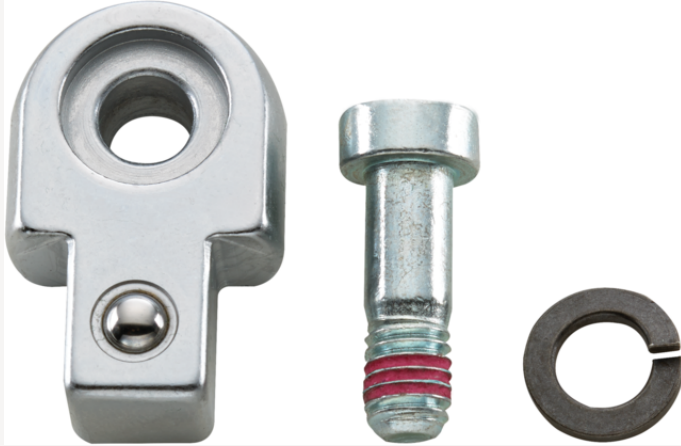

## Spare parts set for No.504

**5040**

Art.No. **96190800**  
GTIN **4018754080427**  
Model **4018754080427**

**Label.** Spare parts set for No.504 square 1/2" f.504

**Description.** Content 3 pieces:  
1 universal joint, 1 screw, 1 spring washer

### Technical Attributes.

Square drive 1/2" (12,5mm)  
For no. 504

### Logistics data.

Width (packed, mm) 30  
Code 96190800  
Weight (gross, kg) 0,075  
Weight PAP (kg) 0,000  
Weight PVC (kg) 0,003  
GTIN 4018754080427  
Height (packed, mm) 13  
Length (packed, mm) 60  
Numbers of content units per order units 1  
Country of origin EWU  
Region of origin DE-NW  
Customs tariff no. 82042000

### Varianten.

Code	Article number (ERP)	Article description (Autom._)	GTIN
96190800	5040 Ersatzteilsatz	Spare parts set for No.504 square 1/2" f.504	4018754080427